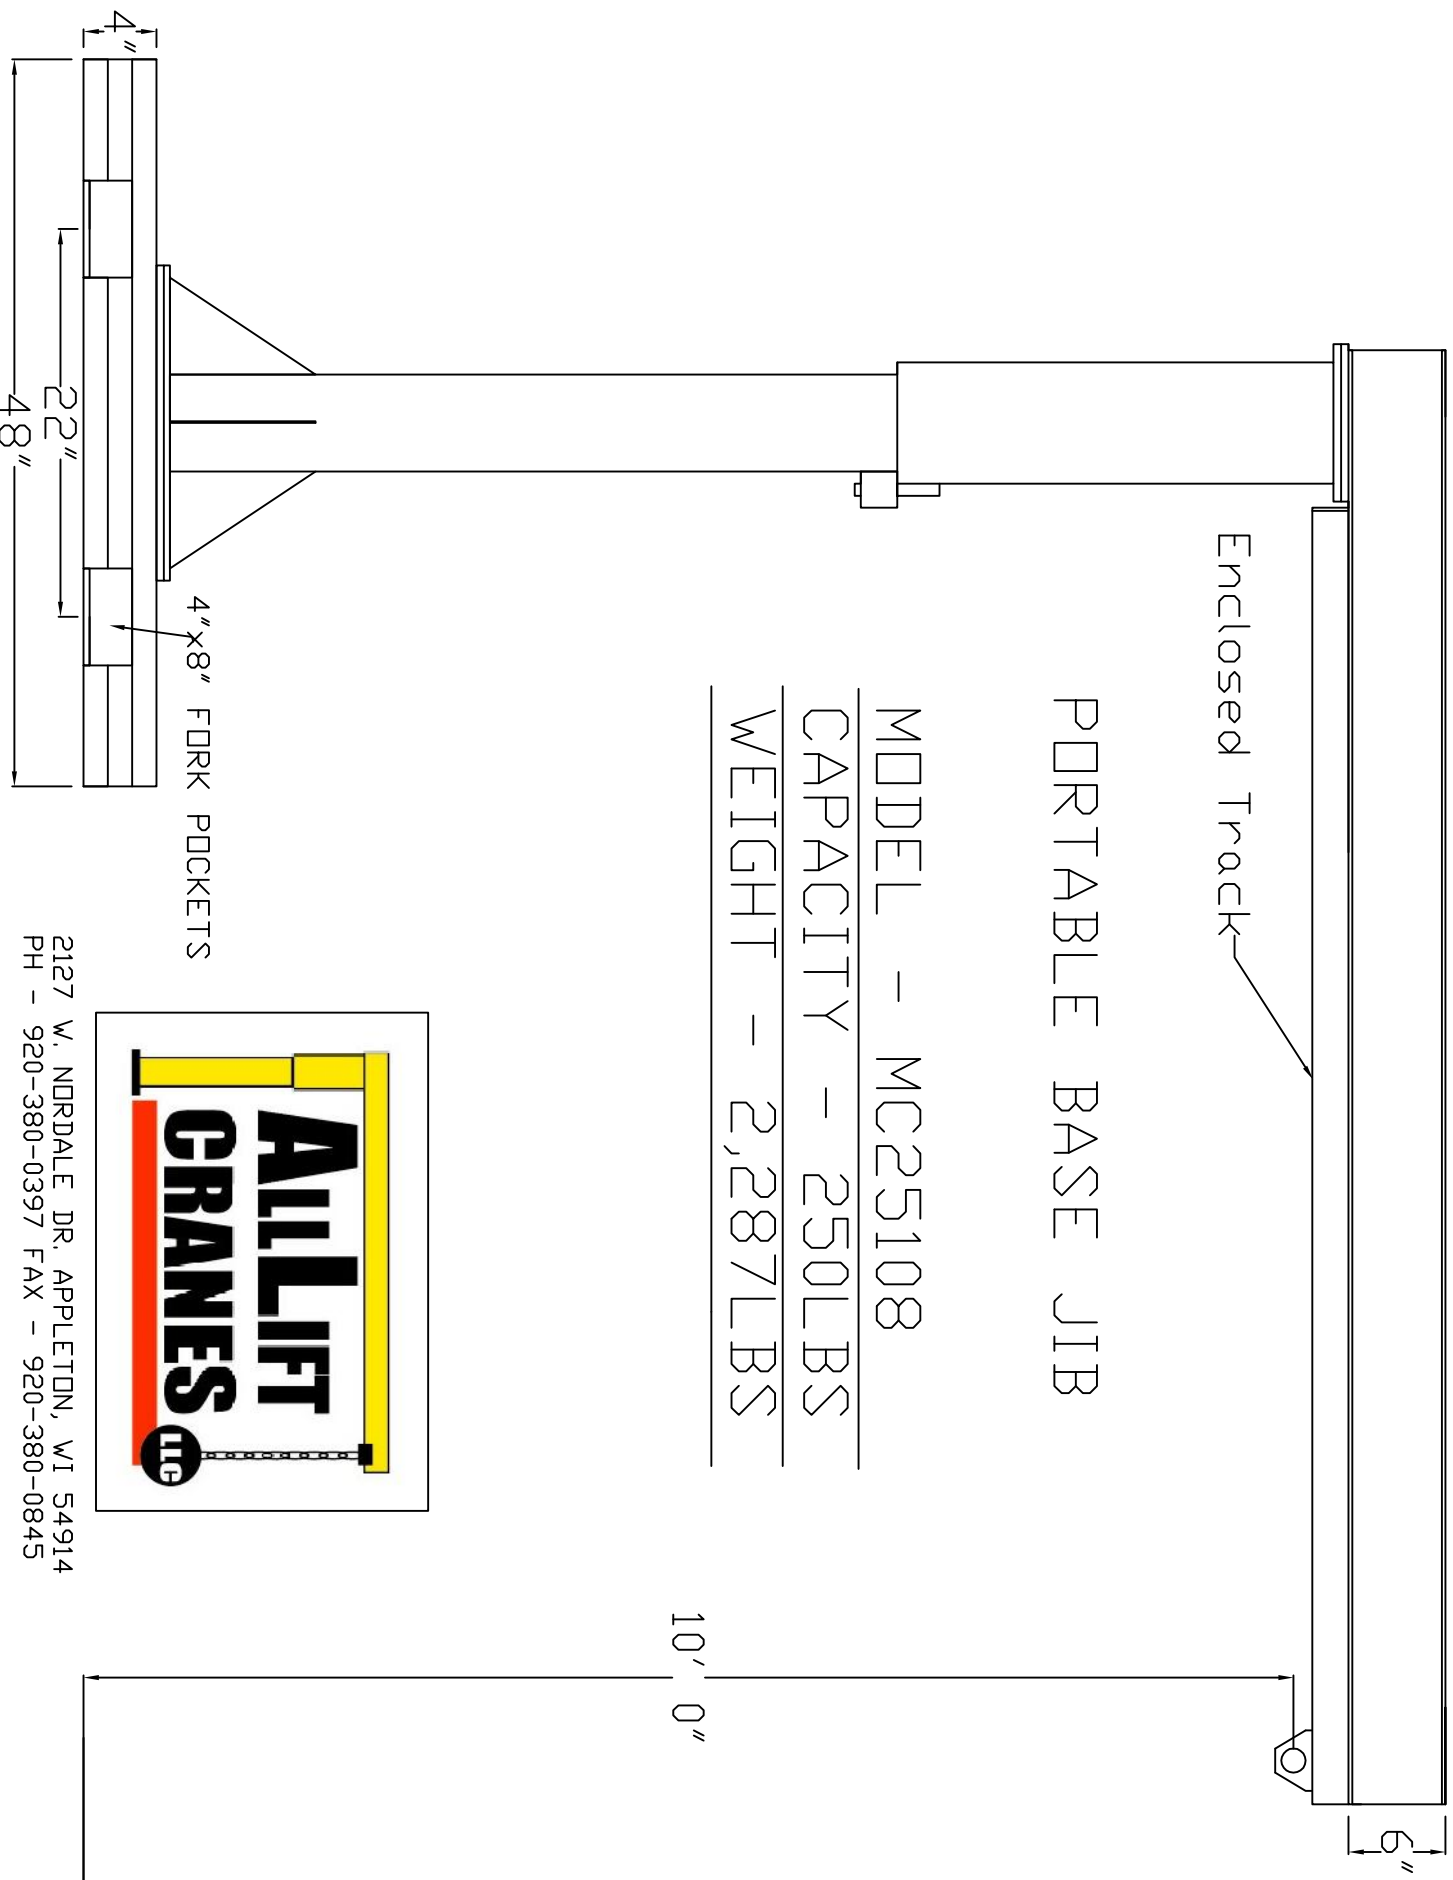

8' 0"

Enclosed Track

# PORTABLE BASE JIB

MODEL - MC25108

CAPACITY - 250LBS

WEIGHT - 2,287LBS

10' 0"

2127 W. NORDALE DR. APPLETON, WI 54914  
 PH - 920-380-0397 FAX - 920-380-0845